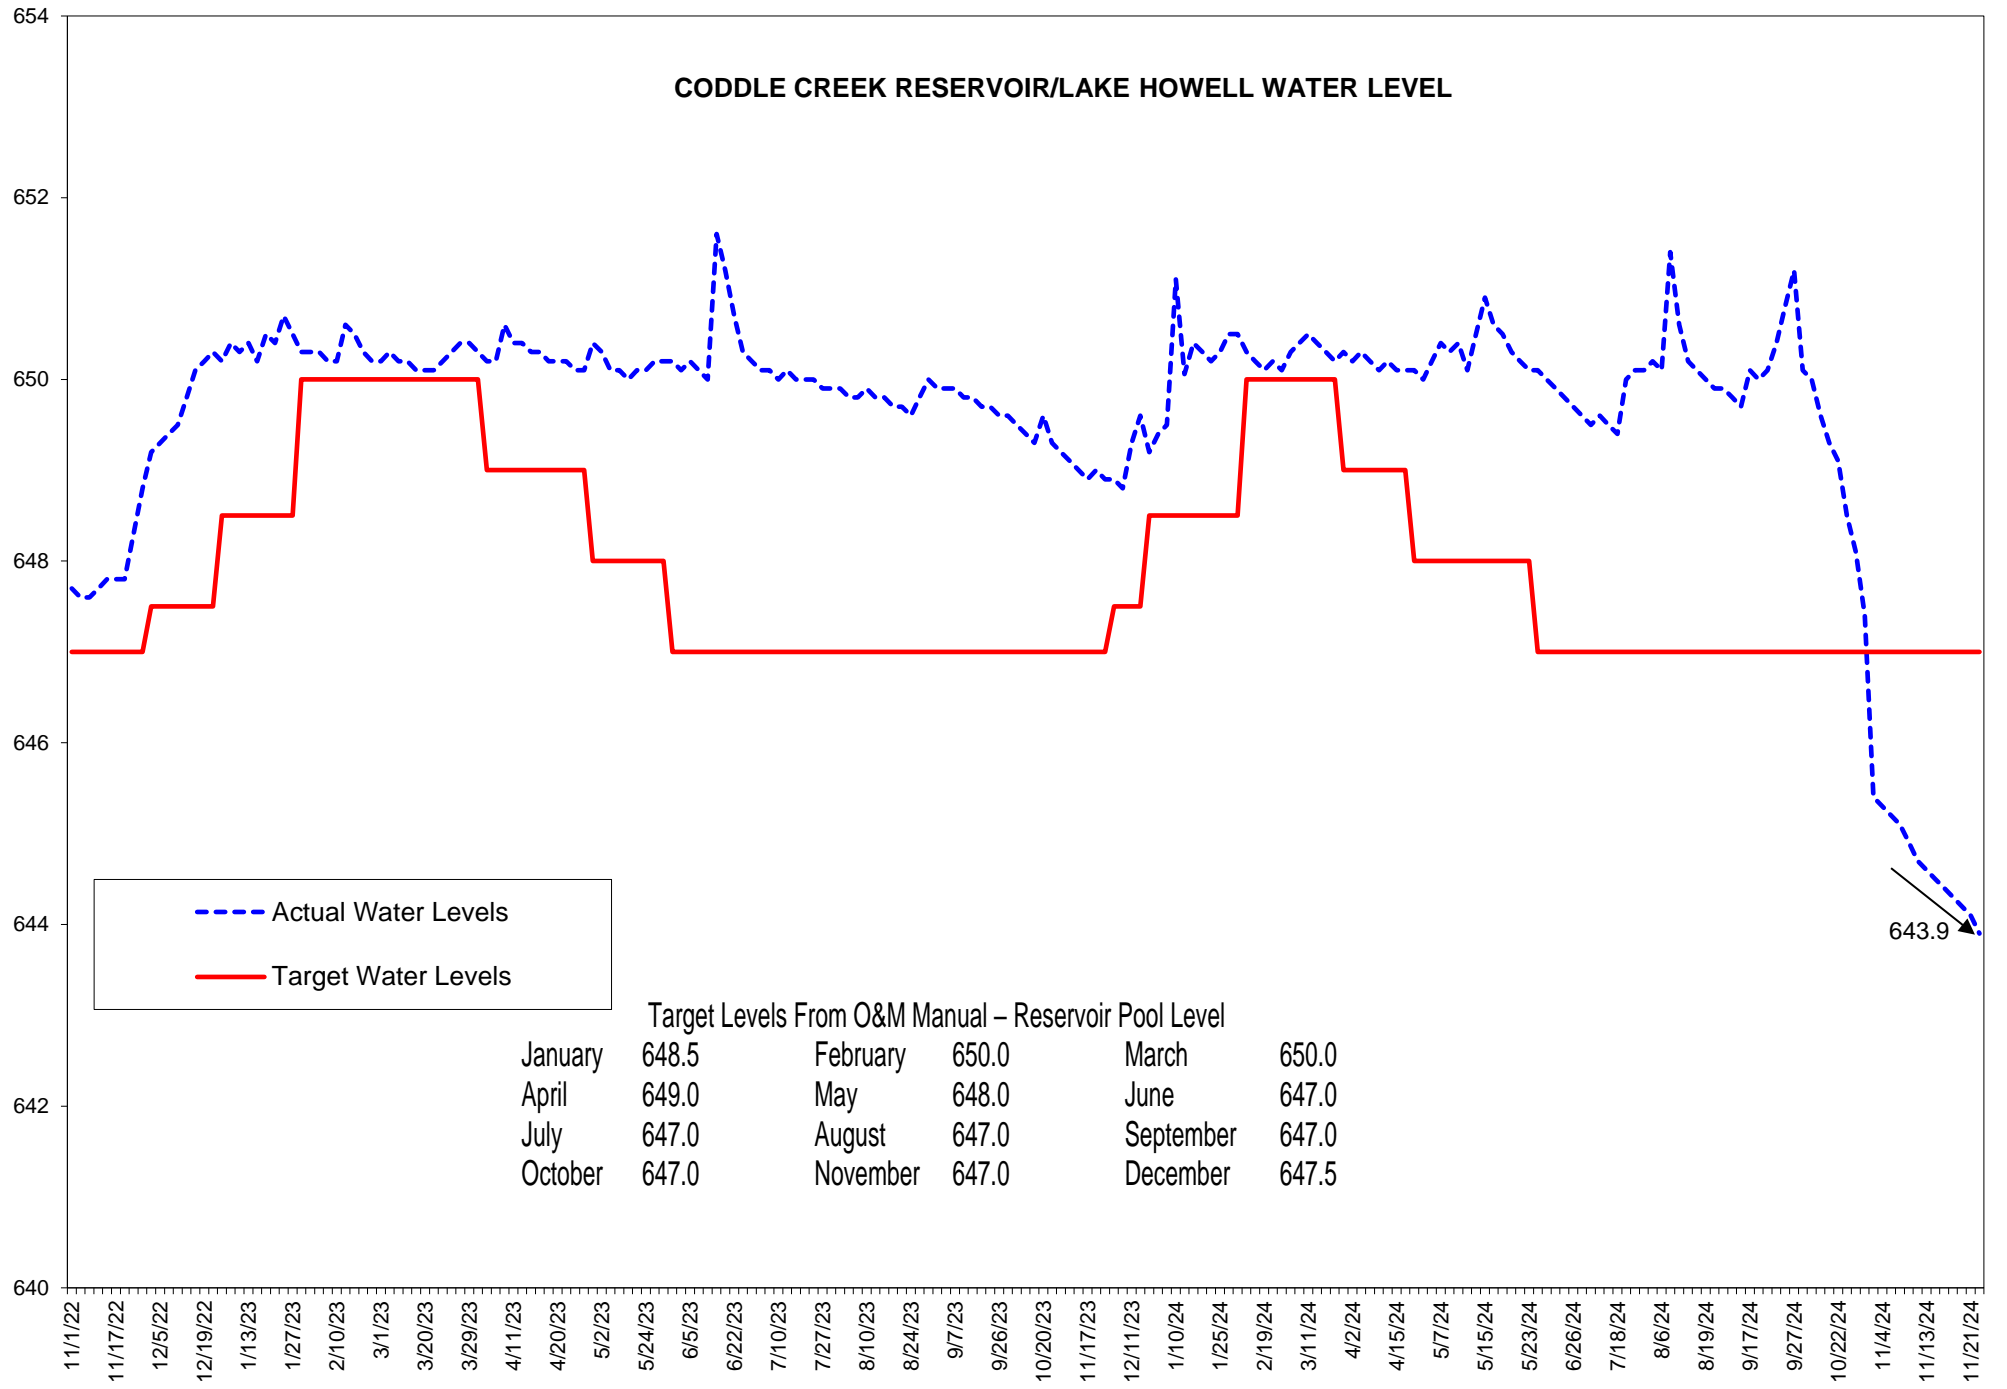

CODDLE CREEK RESERVOIR/LAKE HOWELL WATER LEVEL

643.9