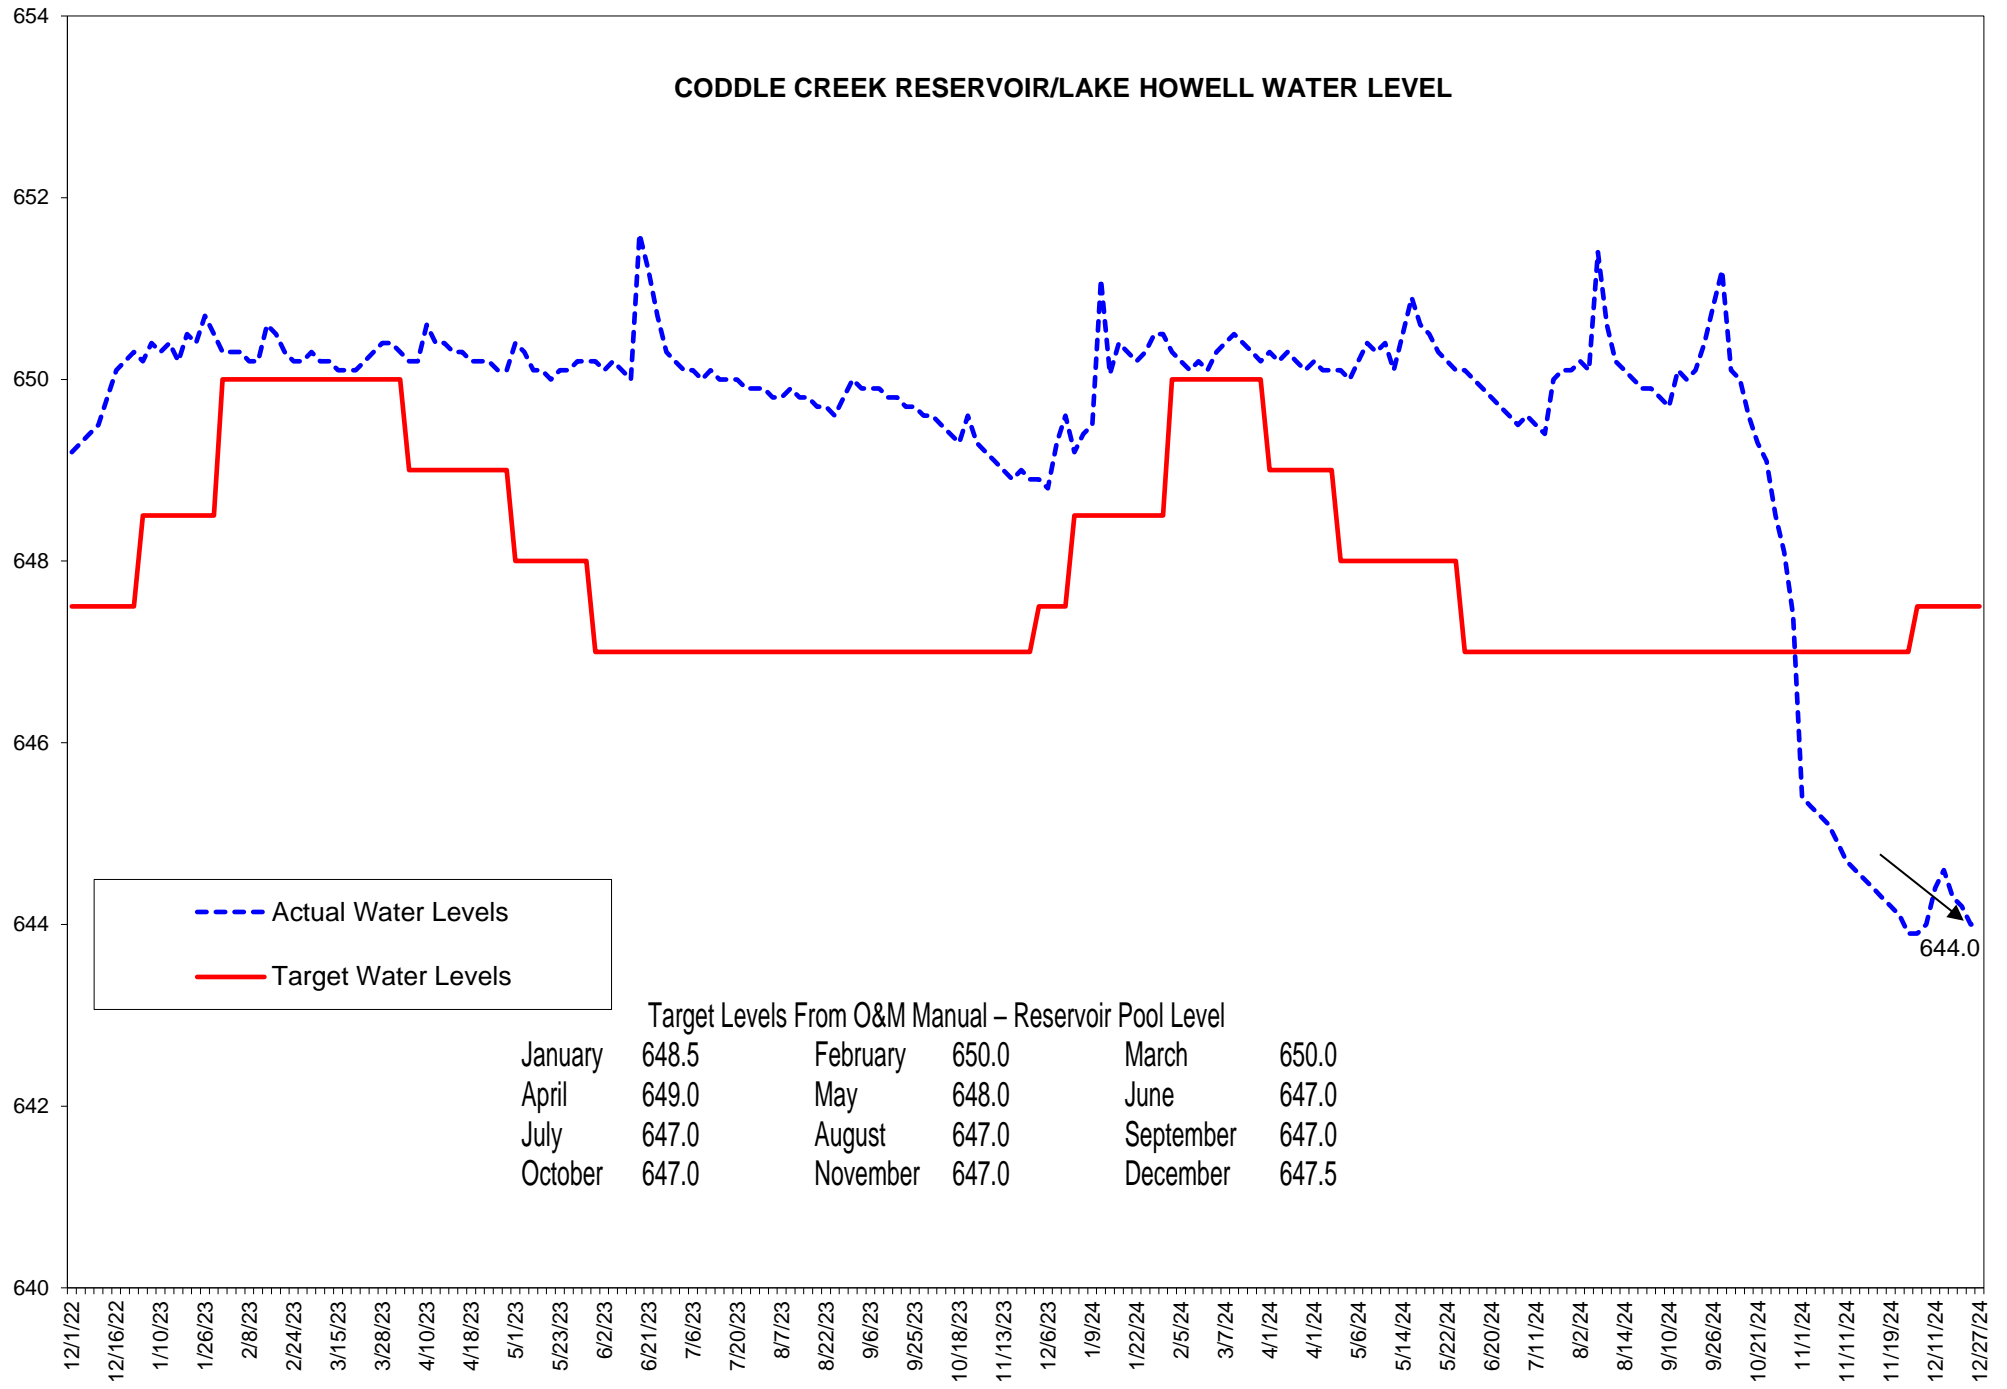

CODDLE CREEK RESERVOIR/LAKE HOWELL WATER LEVEL

644.0