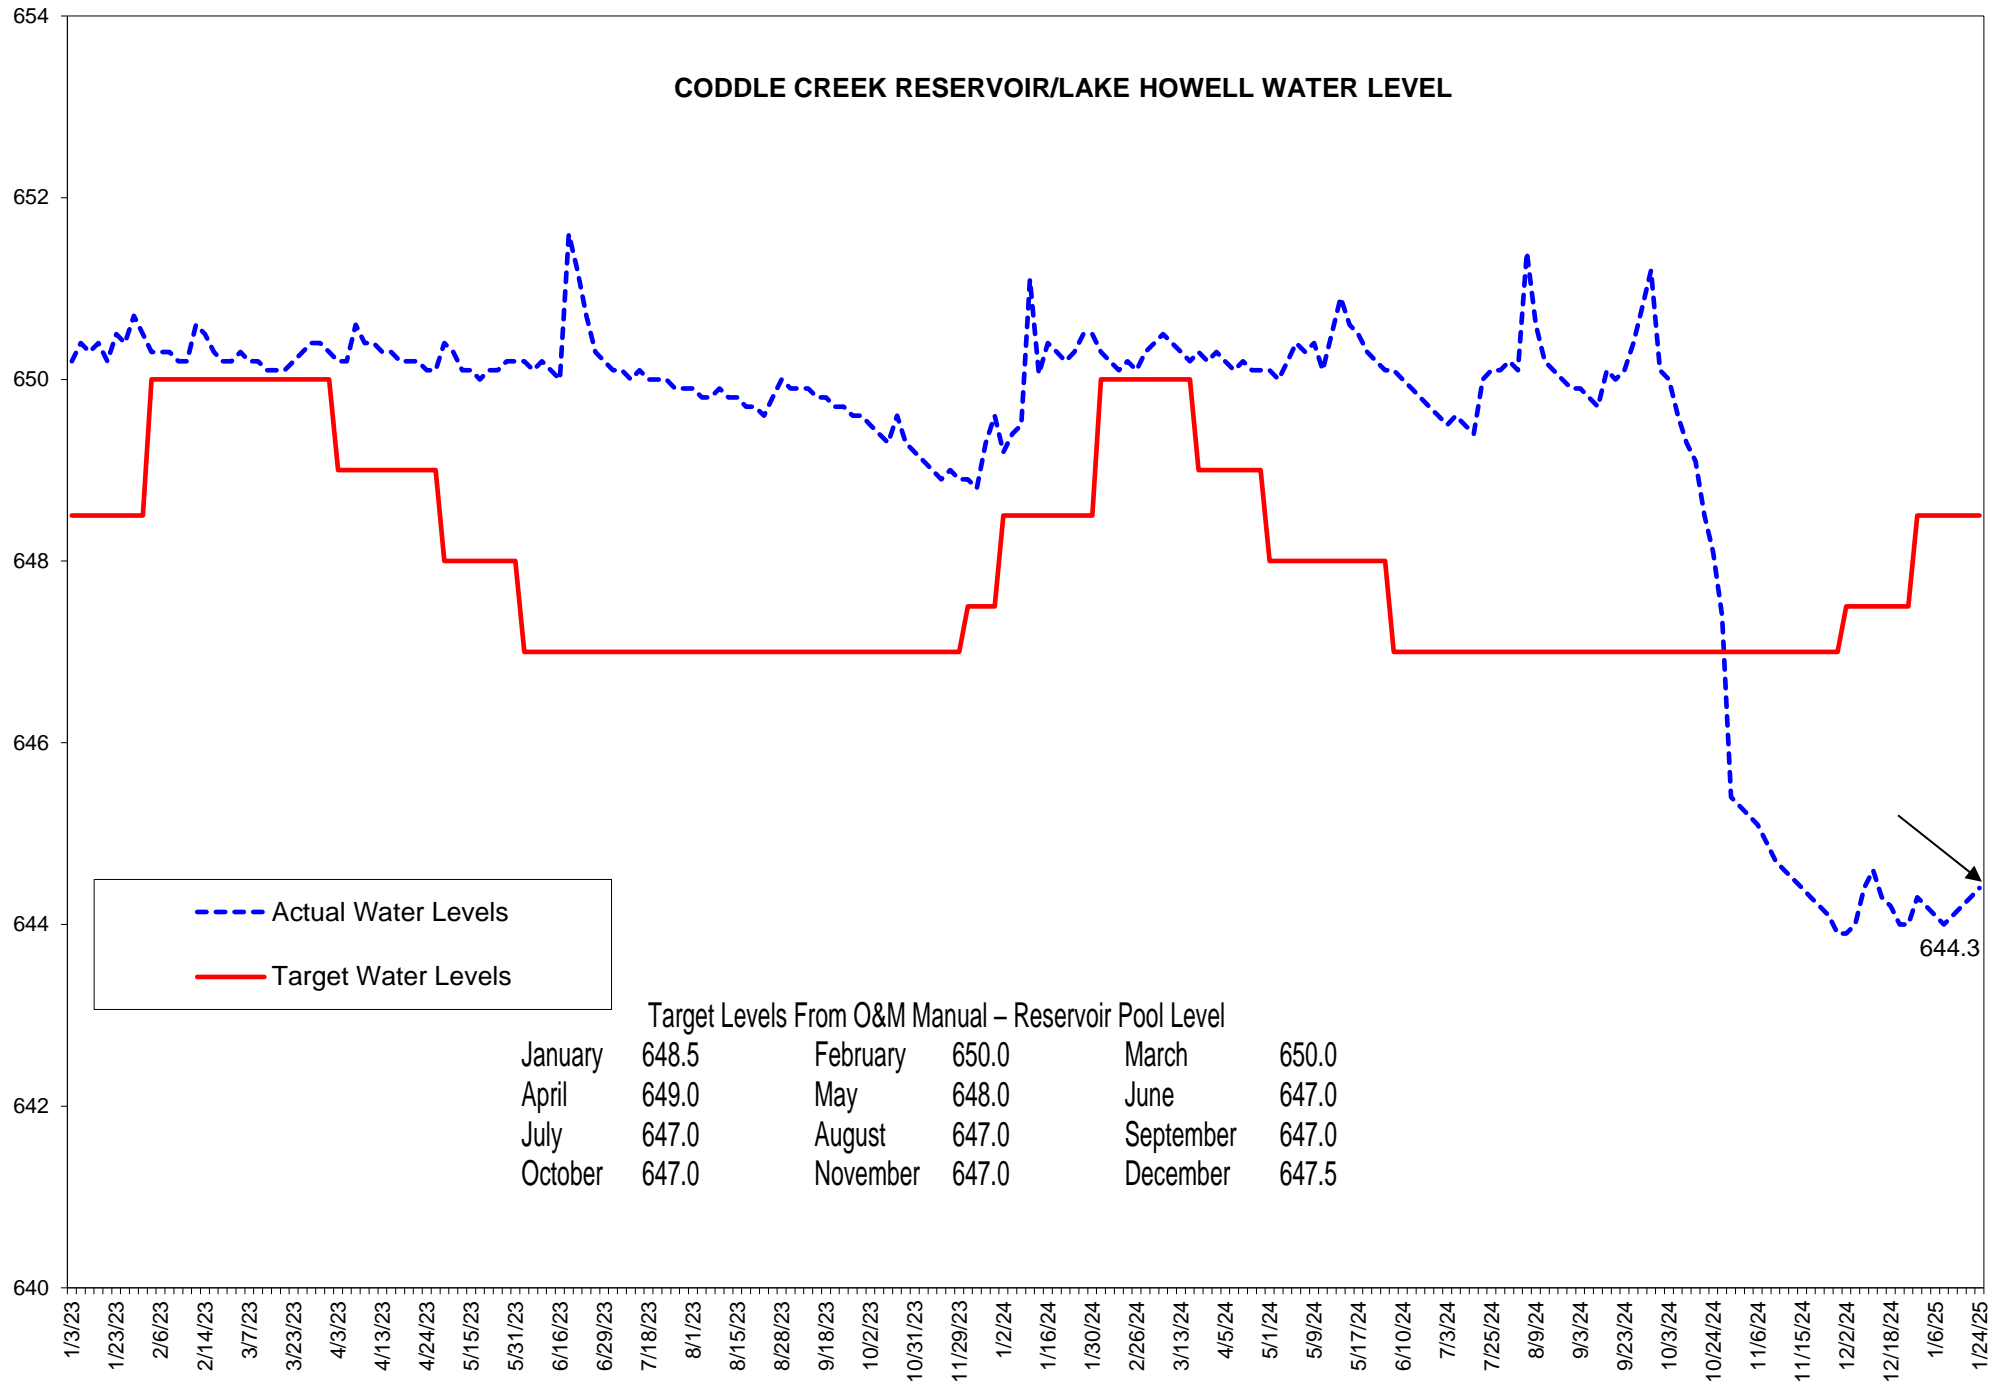

CODDLE CREEK RESERVOIR/LAKE HOWELL WATER LEVEL

644.3